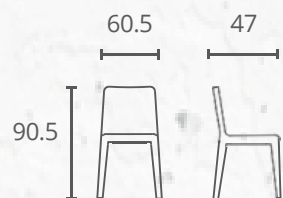

HD81432

Package/piece: 0,5
Net Weight: 7,41
Gross Weight: 8,9
Cbm:0,106
CartonSize:67.5*50*63
2PCS/CTN

HD81432 Dining Chair 360 Degree Swivel
Function with automaticreturn
Fabric Front: OTE GREY MEG
20 Fabric Back: FABB BREGO
Leg: Grey rough finish coated

HD81432
Dining Chair
Fabric Front: OTE BEIGE MEG
32 Fabric Back: FABB BREGO
Leg: Grey rough finish coated

L47xW60,5xH90,5