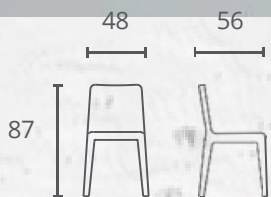

HD82004

Paket: 1
Net Weight: 11,25
Gross Weight: 12,80
Cartonsize: 62*57*51 1PCS/CTN

Dining Chair /
Eco nubukleather
color:TAUPEWT2013-108
black powder coated leg

⌚ L56xW48xH87