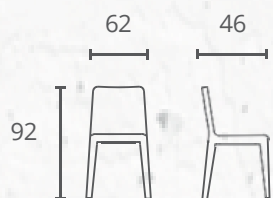

HD81432-2

Package/piece: 0,5
Net Weight: 9,53
Gross Weight: 11,2
Cbm:0,106
CartonSize:67.5*50*63
2PCS/CTN

HD81432-2DiningChair
Fabric Front: OTE GREY MEG
20 Fabric Back: FABB BREGO
Leg: Grey rough finish coated

HD81432 Dining Chair
Fabric Front: OTE BEIGE MEG
32 Fabric Back: FABB BREGO
Leg: Grey rough finish coated

L46xW62xH92