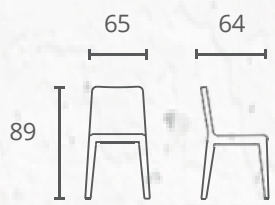

ZK6023

Package/piece: 1
Net Weight: 10,25
Gross Weight: 13,50
Cbm: 0,258
Carton Size: 65*64*62
1PCS/CTN

ZK6023 Dining Chair
Seat: BLW21-01 series
Color: LIGHT BEIGE BLW21-01#1
Leg: Black powder coated

L64xW65xH89