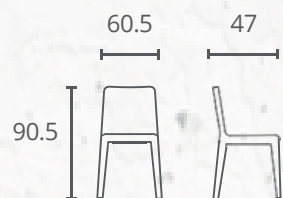

HD81432

Package/piece: 0,5
Net Weight: 7,41
Gross Weight: 8,9
Cbm:0,106
CartonSize:67.5*50*63
2PCS/CTN

HD81432 Dining Chair 360 Degree Swivel
Function with automatic return

Fabric Front: OTE GREY MEG
20 Fabric Back: FABB BREGO
Leg: Grey rough finish coated

HD81432
Dining Chair
Fabric Front: OTE BEIGE MEG
32 Fabric Back: FABB BREGO
Leg: Grey rough finish coated

L47xW60,5xH90,5