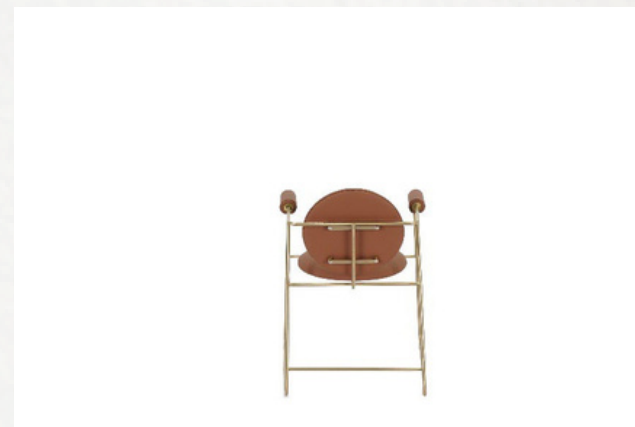

S 2 0 6 MEALNGE

Package/piece: 1
Net Weight: 10,25
Gross Weight: 13,1
Cbm:0,274
CartonSize:60*60*76
1PCS/CTN

S206
Dining Chair /
Color:BROWNBLW21-01#10
Legs: brushed stainless steel in
gold color(code : XY-25)

L60xW60xH75