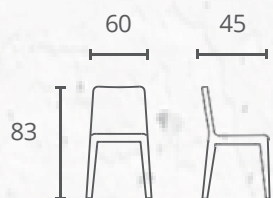

L46xW62xH92

ZK6016

Package/piece: 0,5
Net Weight: 6,48
Gross Weight: 8,0
Cbm:0,127
CartonSize:88*59*69
2PCS/CTN

ZK6016
PU21-9+DH402
BEIGE 21-09 & BLACK DH402+DARK
BRONZE N4#

 L58xW53xH83

S201

Package/piece: 0,5
Net Weight: 8,3
Gross Weight: 10,5
Cbm:0,174
CartonSize:74*49*96
2PCS/CTN