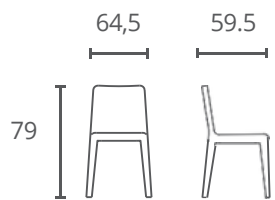

ZK6013 BEIGE

Package/piece: 1
Net Weight: 9,40
Gross Weight: 12,8
Cbm:0,315
CartonSize:59,5*64,5*82
1PCS/CTN

ZK6013
BEIGEP633-10

L59,5xW64,5xH79