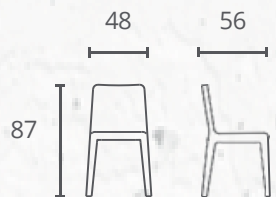

 L58xW60xH86

HD82004

Paket: 1
Net Weight: 11,25
Gross Weight: 12,80
Cartonsize: 62*57*51 1PCS/CTN

Dining Chair /
Eco nubukleather
color:TAUPEWT2013-108
black powder coated leg

⌚ L56xW48xH87

HD82004

Paket: 1
Net Weight
Gross Weight
0,80
Cartonsize
62*57*51 1PCS/CTN