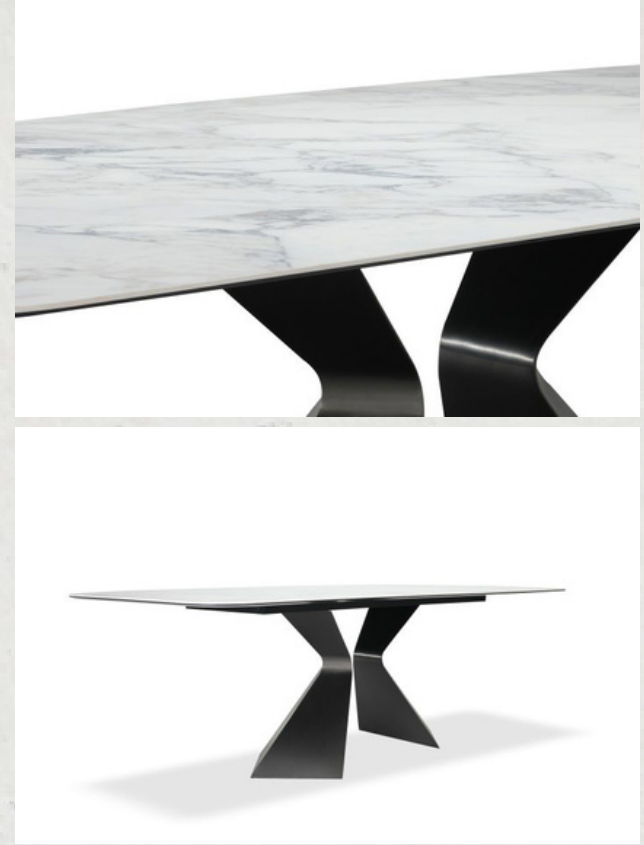

ZK1019DT

Fix top table /
Top: 10mm glass + 6mm Italy ceramic
(ITALY ARABESCATO);
Lge:StainlessSteelinblack brushed

Ⓝ L238*W118*H76