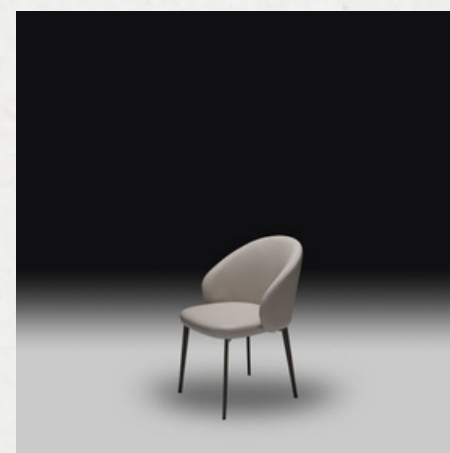

S253

PACKAGE 1
Net Weight: 7,45
:Gross Weight 10,2
cm:0,195
Cartonsize64,5*57*53
1PCS/CTN

Dining ChairS253
Seat: XC21 series L.
color:BEIGEXC21-3
Frame: N4 powder coated

L61xW47xH81