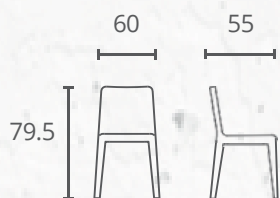

HD82003

Package/piece:
Net Weight: 6,95
Gross Weight: 10,23
Cbm: 0,278
Carton Size: 61*57*80

HD82003
GREY360-04

L55xW60xH79,5