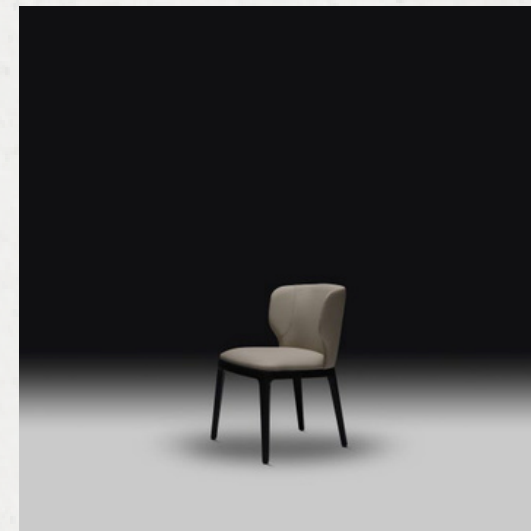

ZK6020

Package/piece: 1
Net Weight: 8,9
Gross Weight: 11,5
Cbm:0,257
CartonSize:56*56*82
1PCS/CTN

ZK6020 Dining Chair
Eco Nubuk L.
LIGHT BEIGE BLW21-
01#4 Leg: Black oak
frame

L55xW52xH81