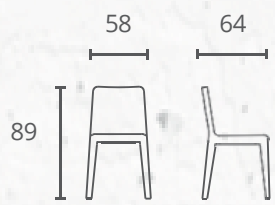

ZK6022

Package/piece: 1
Net Weight: 9,50
Gross Weight: 12,45
Cbm:0,216
CartonSize:73*58*51
1PCS/CTN

ZK6022 Dining Chair
Seat: BLW21-01 series
Color: LIGHT BEIGE BLW21-01#1
Leg: Black powder coated

L64xW58xH89