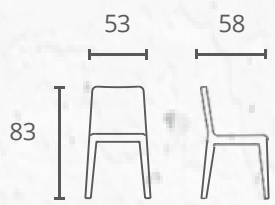

ZK6016

Package/piece: 0,5
Net Weight: 6,48
Gross Weight: 8,0
Cbm:0,127
CartonSize:88*59*69
2PCS/CTN

ZK6016
PU21-9+DH402
BEIGE 21-09 & BLACK DH402+DARK
BRONZE N4#

L58xW53xH83