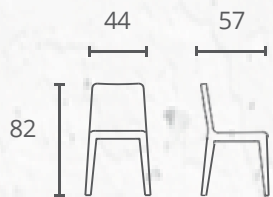

⌚ L61xW47xH81

S253

PACKAGE 1
Net Weight: 7,45
:Gross Weight 10,2
cm:0,195
Cartonsize64,5*57*53
1PCS/CTN

Dining ChairS253
Seat: XC21 series L.
color:BEIGEXC21-3
Frame: N4 powder coated

 L61xW47xH81

HD82009

Package/piece: 0,5
Net Weight: 6,9
Gross Weight: 8,6
Cbm:0,200
CartonSize:72*59*96
2PCS/CTN