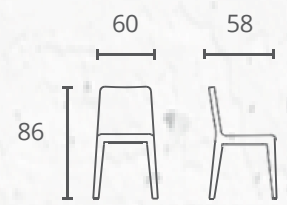

ZK6018

Package/piece: 0,50
Net Weight: 7,50
Gross Weight: 9,50
Cbm:0,183
CartonSize:73*51*100,5
2PCS/CTN

ZK6018 Dining Chair
Ecoleatherfullcovered
Color:GREYBLW21-
01#5

L58xW60xH86