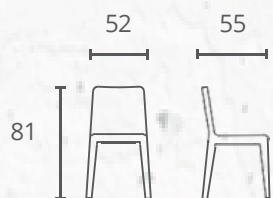

ZK6020

Package/piece: 1
Net Weight: 8,9
Gross Weight: 11,5
Cbm:0,257
CartonSize:56*56*82
1PCS/CTN

ZK6020 Dining Chair
Eco Nubuk L.
LIGHT BEIGE BLW21-
01#4 Leg: Black oak
frame

L55xW52xH81