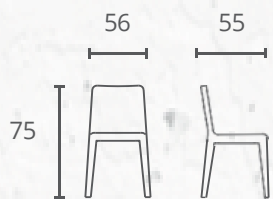

ZK6044

Package/piece: 1
Net Weight: 9,65
Gross Weight: 12,4
Cbm: 0,255
Carton Size: 57*58*77
1PCS/CTN

ZK6044 Dining Chair
Color: White
Black powder coated leg

L55xW56xH75