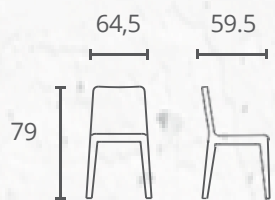

ZK6013GREY

Package/piece: 1
Net Weight: 9,40
Gross Weight: 12,8
Cbm:0,315
CartonSize:59,5*64,5*82
1PCS/CTN

ZK6013
UP-633-37
GREYUP-633-37

L59,5xW64,5xH79