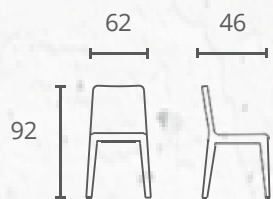

HD81432-2

Package/piece: 0,5
Net Weight: 9,53
Gross Weight: 11,2
Cbm:0,106
CartonSize:67.5*50*63
2PCS/CTN

HD81432-2DiningChair
Fabric Front: OTE GREY MEG
20 Fabric Back: FABB BREGO
Leg: Grey rough finish coated

HD81432 Dining Chair
Fabric Front: OTE BEIGE MEG
32 Fabric Back: FABB BREGO
Leg: Grey rough finish coated

L46xW62xH92