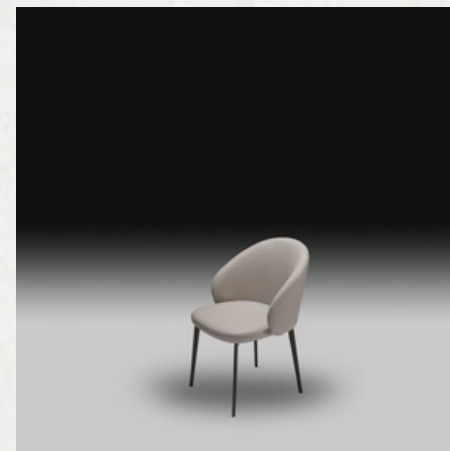

S253

PACKAGE 1
Net Weight: 7,45
:Gross Weight 10,2
cm:0,195
Cartonsize64,5*57*53
1PCS/CTN

Dining ChairS253
Seat: XC21 series L.
color:BEIGEXC21-3
Frame: N4 powder coated

L61xW47xH81