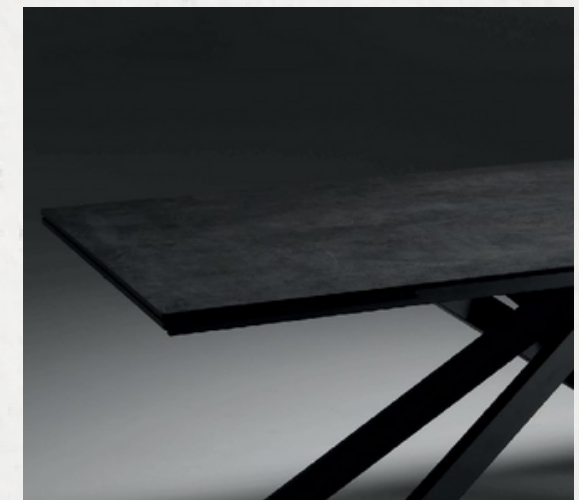

HT92004

HT92004

KL-177 Extension dining table
10mm glass + 3mm ceramic (KL-177)

Top:
Base:

Black powder coated
*EXTENSION IN TWO SIDE
2

Package/piece:
Net Weight:
Gross Weight:
Cbm:
Carton Size:

143,5
157,2
0,408

1/2=209*108*16
2/2=138*28.5*12

L200/300xW100xH76