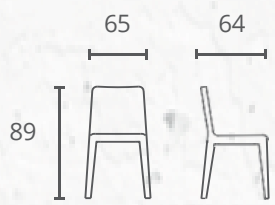

ZK6023

Package/piece: 1
Net Weight: 10,25
Gross Weight: 13,50
Cbm: 0,258
Carton Size: 65*64*62
1PCS/CTN

ZK6023 Dining Chair
Seat: BLW21-01#4
Color: LIGHT COFFEE BLW21-01#4 Black frame

L64xW65xH89