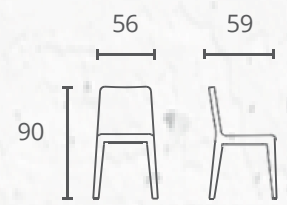

ZK6025

Package/piece: 1
Net Weight: 10,9
Gross Weight: 13,35
Cbm:0,197
CartonSize:69*54*53
1PCS/CTN

ZK6025 Dining Chair
Eco nubuk L
LIGHT COFFEE BLW21-
01#1 Leg: Gun black
frame

L59xW56xH90