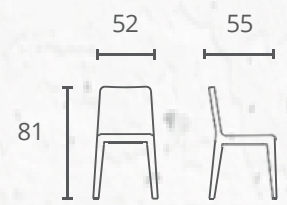

ZK6020

Package/piece: 1
Net Weight: 8,9
Gross Weight: 11,5
Cbm:0,257
CartonSize:56*56*82
1PCS/CTN

ZK6020 Dining Chair
Eco Nubuk L.
LIGHT COFFEE BLW21-
01#4 Leg: Black oak
frame

L55xW52xH81