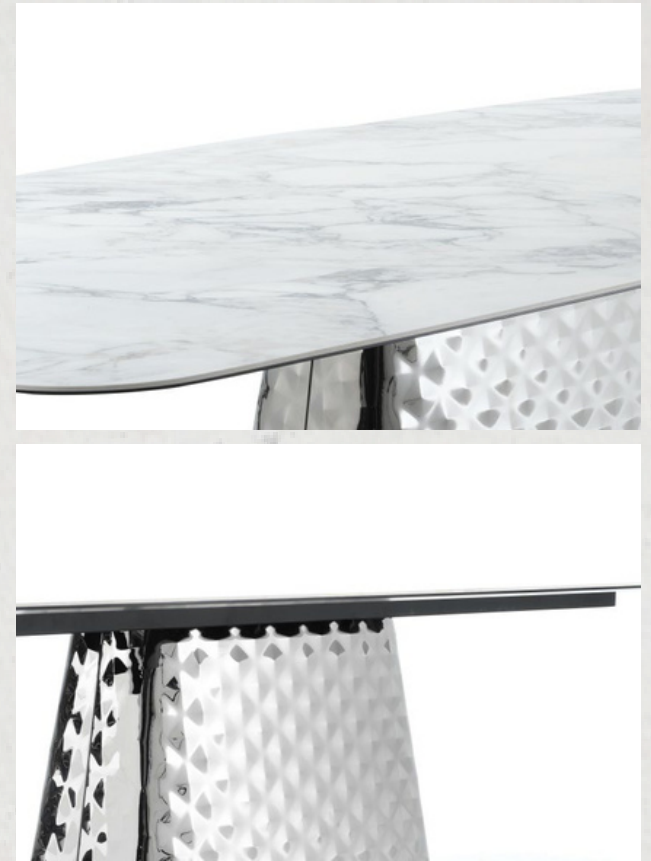

ZK1011DT

Fix top table /
Top:10mmglass+6mmceramic (ITALYARABESCATO);
Legs: Stainless Steel in black polished

Ⓝ L238*W118*H76