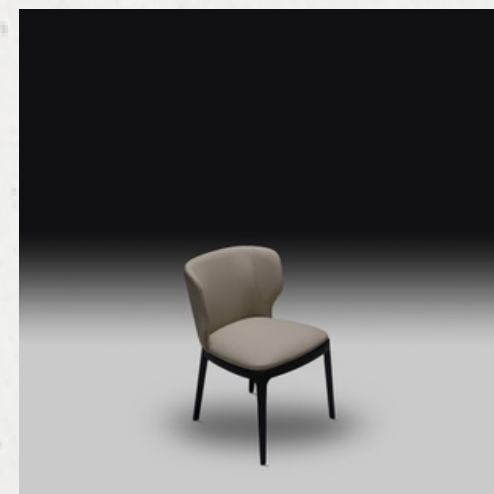

ZK6020

Package/piece: 1
Net Weight: 8,9
Gross Weight: 11,5
Cbm:0,257
CartonSize:56*56*82
1PCS/CTN

ZK6020 Dining Chair
Eco Nubuk L.
LIGHT BEIGE BLW21-
01#4 Leg: Black oak
frame

L55xW52xH81