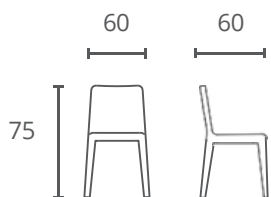

S 2 0 6 MEALNGE

Package/piece: 1
Net Weight: 10,25
Gross Weight: 13,1
Cbm:0,274
CartonSize:60*60*76
1PCS/CTN

S206
Dining Chair /
Color:BROWNBLW21-01#10
Legs: brushed stainless steel in
gold color(code : XY-25)

L60xW60xH75