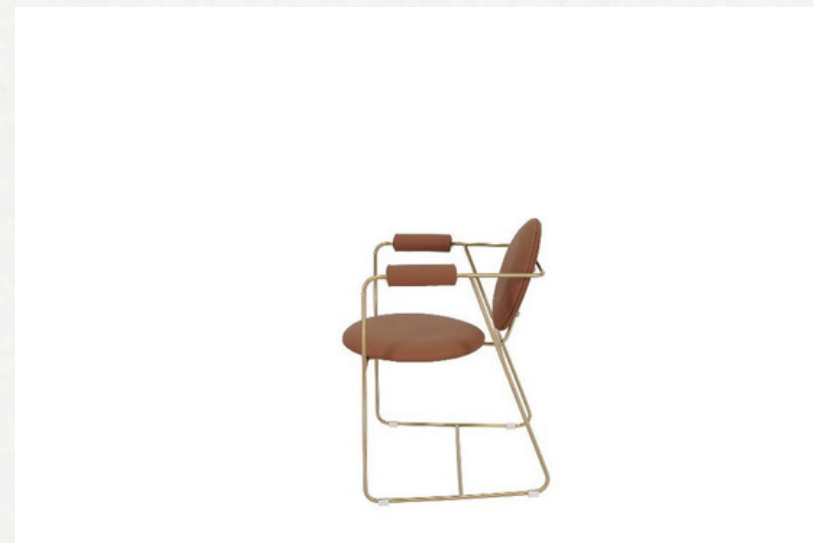

S 2 0 6 MEALNGE

Package/piece: 1
Net Weight: 10,25
Gross Weight: 13,1
Cbm:0,274
CartonSize:60*60*76
1PCS/CTN

S206
Dining Chair /
Color:BROWNBLW21-01#10
Legs: brushed stainless steel in
gold color(code : XY-25)

L60xW60xH75