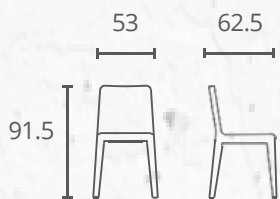

148*48*76

HCT90052

HCT 90052
1/3:CERAMIC KL-126
2/3:BLACK BRUSHED
3/3:BLACK BRUSHED

↻ L238*W108*H76

CHAIRS & ARMCHAI

HD81232

Package/piece: 0,5
Net Weight: 6,92
Gross Weight: 8,7
Cbm:0,143
CartonSize:73*53*74
2PCS/CTN