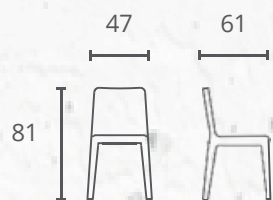

S253

PACKAGE 1
Net Weight: 7,45
Gross Weight 10,2
cm:0,195
Cartonsize64,5*57*53
1PCS/CTN

Dining ChairSeatS253: XC21
series L.color:COFFEEXC21-
7Frame: N4 powder coated"

⌚ L61xW47xH81