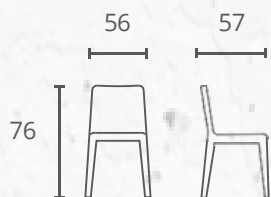

ZK6043 BEIGE

Package/piece: 1
Net Weight: 11,95
Gross Weight: 15,1
Cbm:0,255
CartonSize:58*57*77
1PCS/CTN

ZK6043
Dining Chair /
Eco nubukL.
color:BEIGEW2013-102,
Leg:blackpowder coated
Function:180°Swivel (auto return)

L57xW56xH76