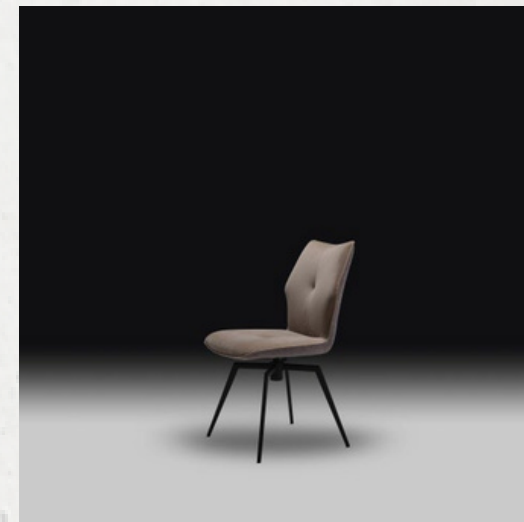

HD81432

Package/piece: 0,5
Net Weight: 7,41
Gross Weight: 8,9
Cbm:0,106
CartonSize:67.5*50*63
2PCS/CTN

HD81432 Dining Chair 360 Degree Swivel
Function with automatic return

Fabric Front: OTE GREY MEG
20 Fabric Back: FABB BREGO
Leg: Grey rough finish coated

HD81432
Dining Chair
Fabric Front: OTE BEIGE MEG
32 Fabric Back: FABB BREGO
Leg: Grey rough finish coated

L47xW60,5xH90,5