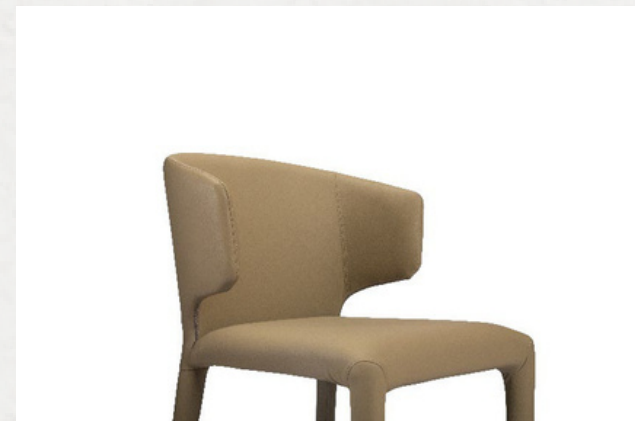

HD82003

Package/piece: 1
Net Weight: 6,95
Gross Weight: 7,23
Cbm: 0,278
Carton Size: 61*57*80

L55xW60xH79,5