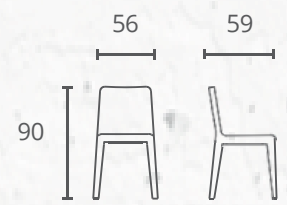

 L57xW44xH82

ZK6025

Package/piece: 1
Net Weight: 10,9
Gross Weight: 13,35
Cbm:0,197
CartonSize:69*54*53
1PCS/CTN

ZK6025 Dining Chair
Eco nubuk L
LIGHT COFFEE BLW21-
01#1 Leg: Gun black
frame

 L59xW56xH90

ZK6025