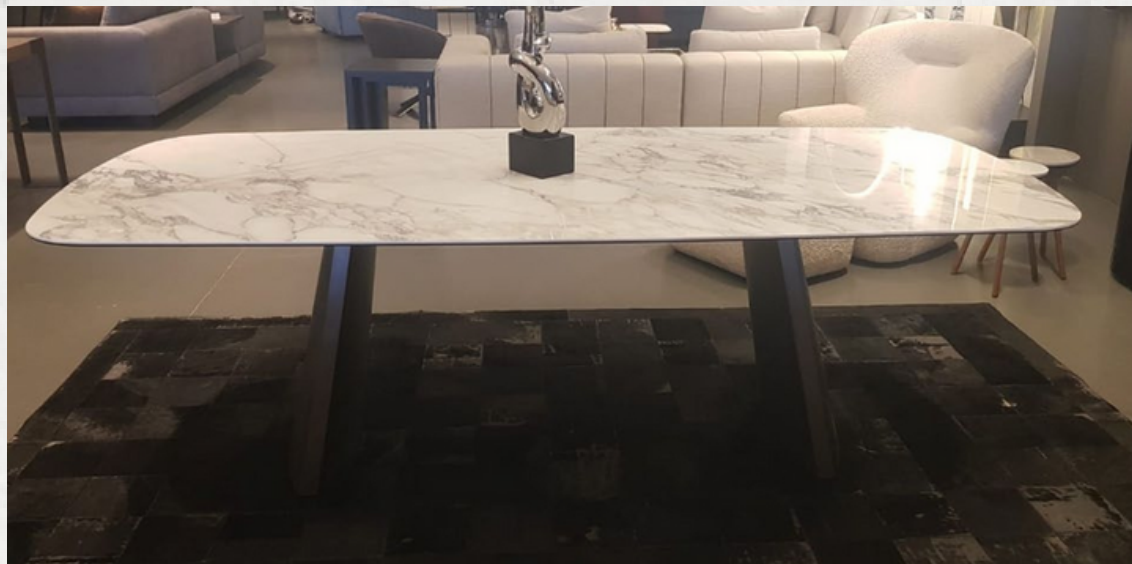

⌚ L238*W108*H76

ZK1019DT

Fix top table /
Top: 10mm glass + 6mm Italy ceramic
(ITALY ARABESCATO);
Lge:StainlessSteelinblack brushed

Ⓝ L238*W118*H76

HT90146-240

Dining Table/
Top:10mm tempered glass +
CERAMIC IRIS WHITE/GREY FMG-001
Frame & Legs:
METAL IN BLACK BRUSHED N2
COLOR 【Color:CROSSBLACK】