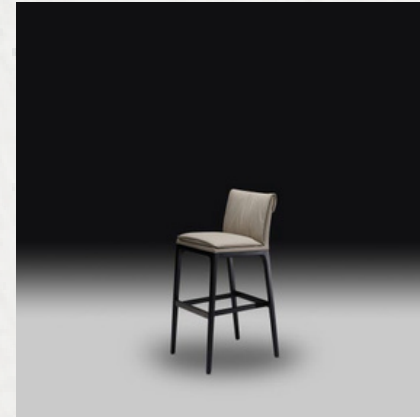

Barstool/
Fabric color:
LIGHT BEIGE BLW21-01#1
Leg:Gunblack powder coated

↻ 48*50*102.5

ZK7003

Barstool/
Fabric color:
LIGHT COFFEE BLW21-01#4
Leg:BLACKoak frame
Carton size:58*48*108

58*44*106

ZK7003

Barstool/
Fabric color:
LIGHT BEIGE BLW21-01#1
Leg:BLACKoak frame
Carton size:58*48*108