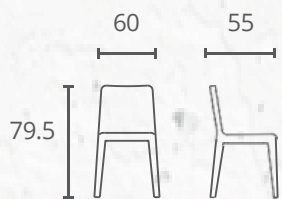

HD82003

Package/piece: 1
Net Weight: 6,95
Gross Weight: 7,23
Cbm: 0,278
Carton Size: 61*57*80

L55xW60xH79,5