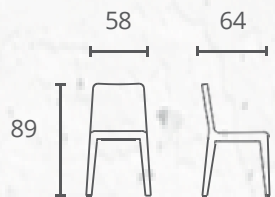

HD82003
GREY360-04

 L55xW60xH79,5

HD82003

Package/piece: 1
Net Weight: 6,95
Gross Weight: 7,23
Cbm: 0,278
Carton Size: 61*57*80

 L55xW60xH79,5

ZK6022

Package/piece: 1
Net Weight: 9,50
Gross Weight: 12,45
Cbm:0,216
CartonSize:73*58*51
1PCS/CTN