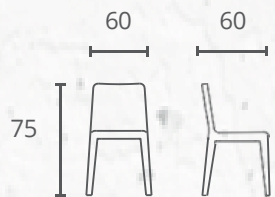

 L55xW52xH81

ZK6020

Package/piece: 1
Net Weight: 8,9
Gross Weight: 11,5
Cbm:0,257
CartonSize:56*56*82
1PCS/CTN

ZK6020 Dining Chair
Eco Nubuk L.
LIGHT BEIGE BLW21-
01#4 Leg: Black oak
frame

 L55xW52xH81

S 2 0 6 MEALNGE GREY