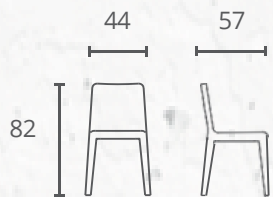

HD82009

Package/piece: 0,5
Net Weight: 6,9
Gross Weight: 8,6
Cbm:0,200
CartonSize:72*59*96
2PCS/CTN

HD82009
UP633-10
BEIGEUP633-10

L57xW44xH82