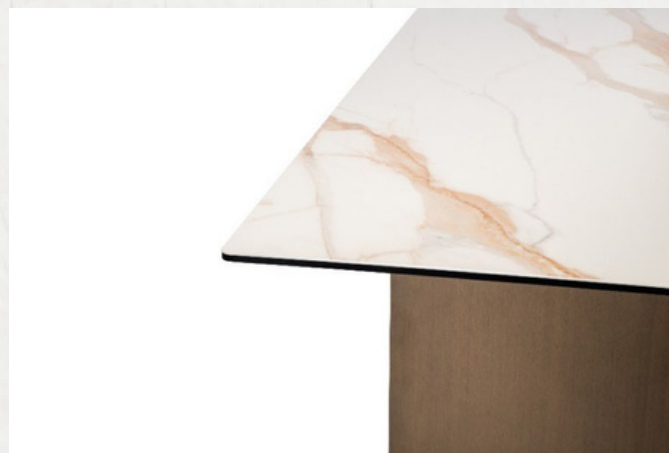

HT92058F

HT 92058F-240
1/4:CERAMIC TL-153
2/4:MATT BLACK
3/4:METAL IN ANTIQUE BRASS
4/4:METAL IN ANTIQUE BRASS

⌚ L240*W98*H76