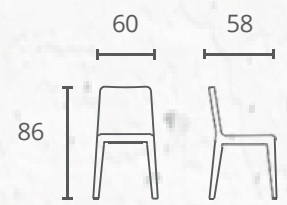

ZK6018

Package/piece: 0,50
Net Weight: 7,50
Gross Weight: 9,50
Cbm:0,183
CartonSize:73*51*100,5
2PCS/CTN

ZK6018
Dining Chair
Eco L.full covered
Color: LIGHT COFFEE BLW21-01#4

L58xW60xH86