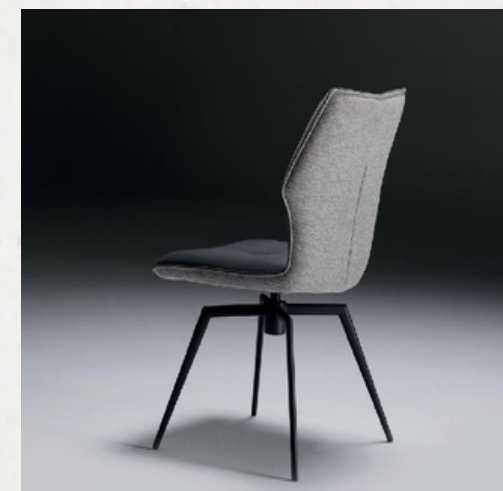

HD81432

Package/piece: 0,5
Net Weight: 7,41
Gross Weight: 8,9
Cbm:0,106
CartonSize:67.5*50*63
2PCS/CTN

HD81432 Dining Chair 360 Degree Swivel
Function with automaticreturn
Fabric Front: OTE GREY MEG
20 Fabric Back: FABB BREGO
Leg: Grey rough finish coated

HD81432
Dining Chair
Fabric Front: OTE BEIGE MEG
32 Fabric Back: FABB BREGO
Leg: Grey rough finish coated

L47xW60,5xH90,5