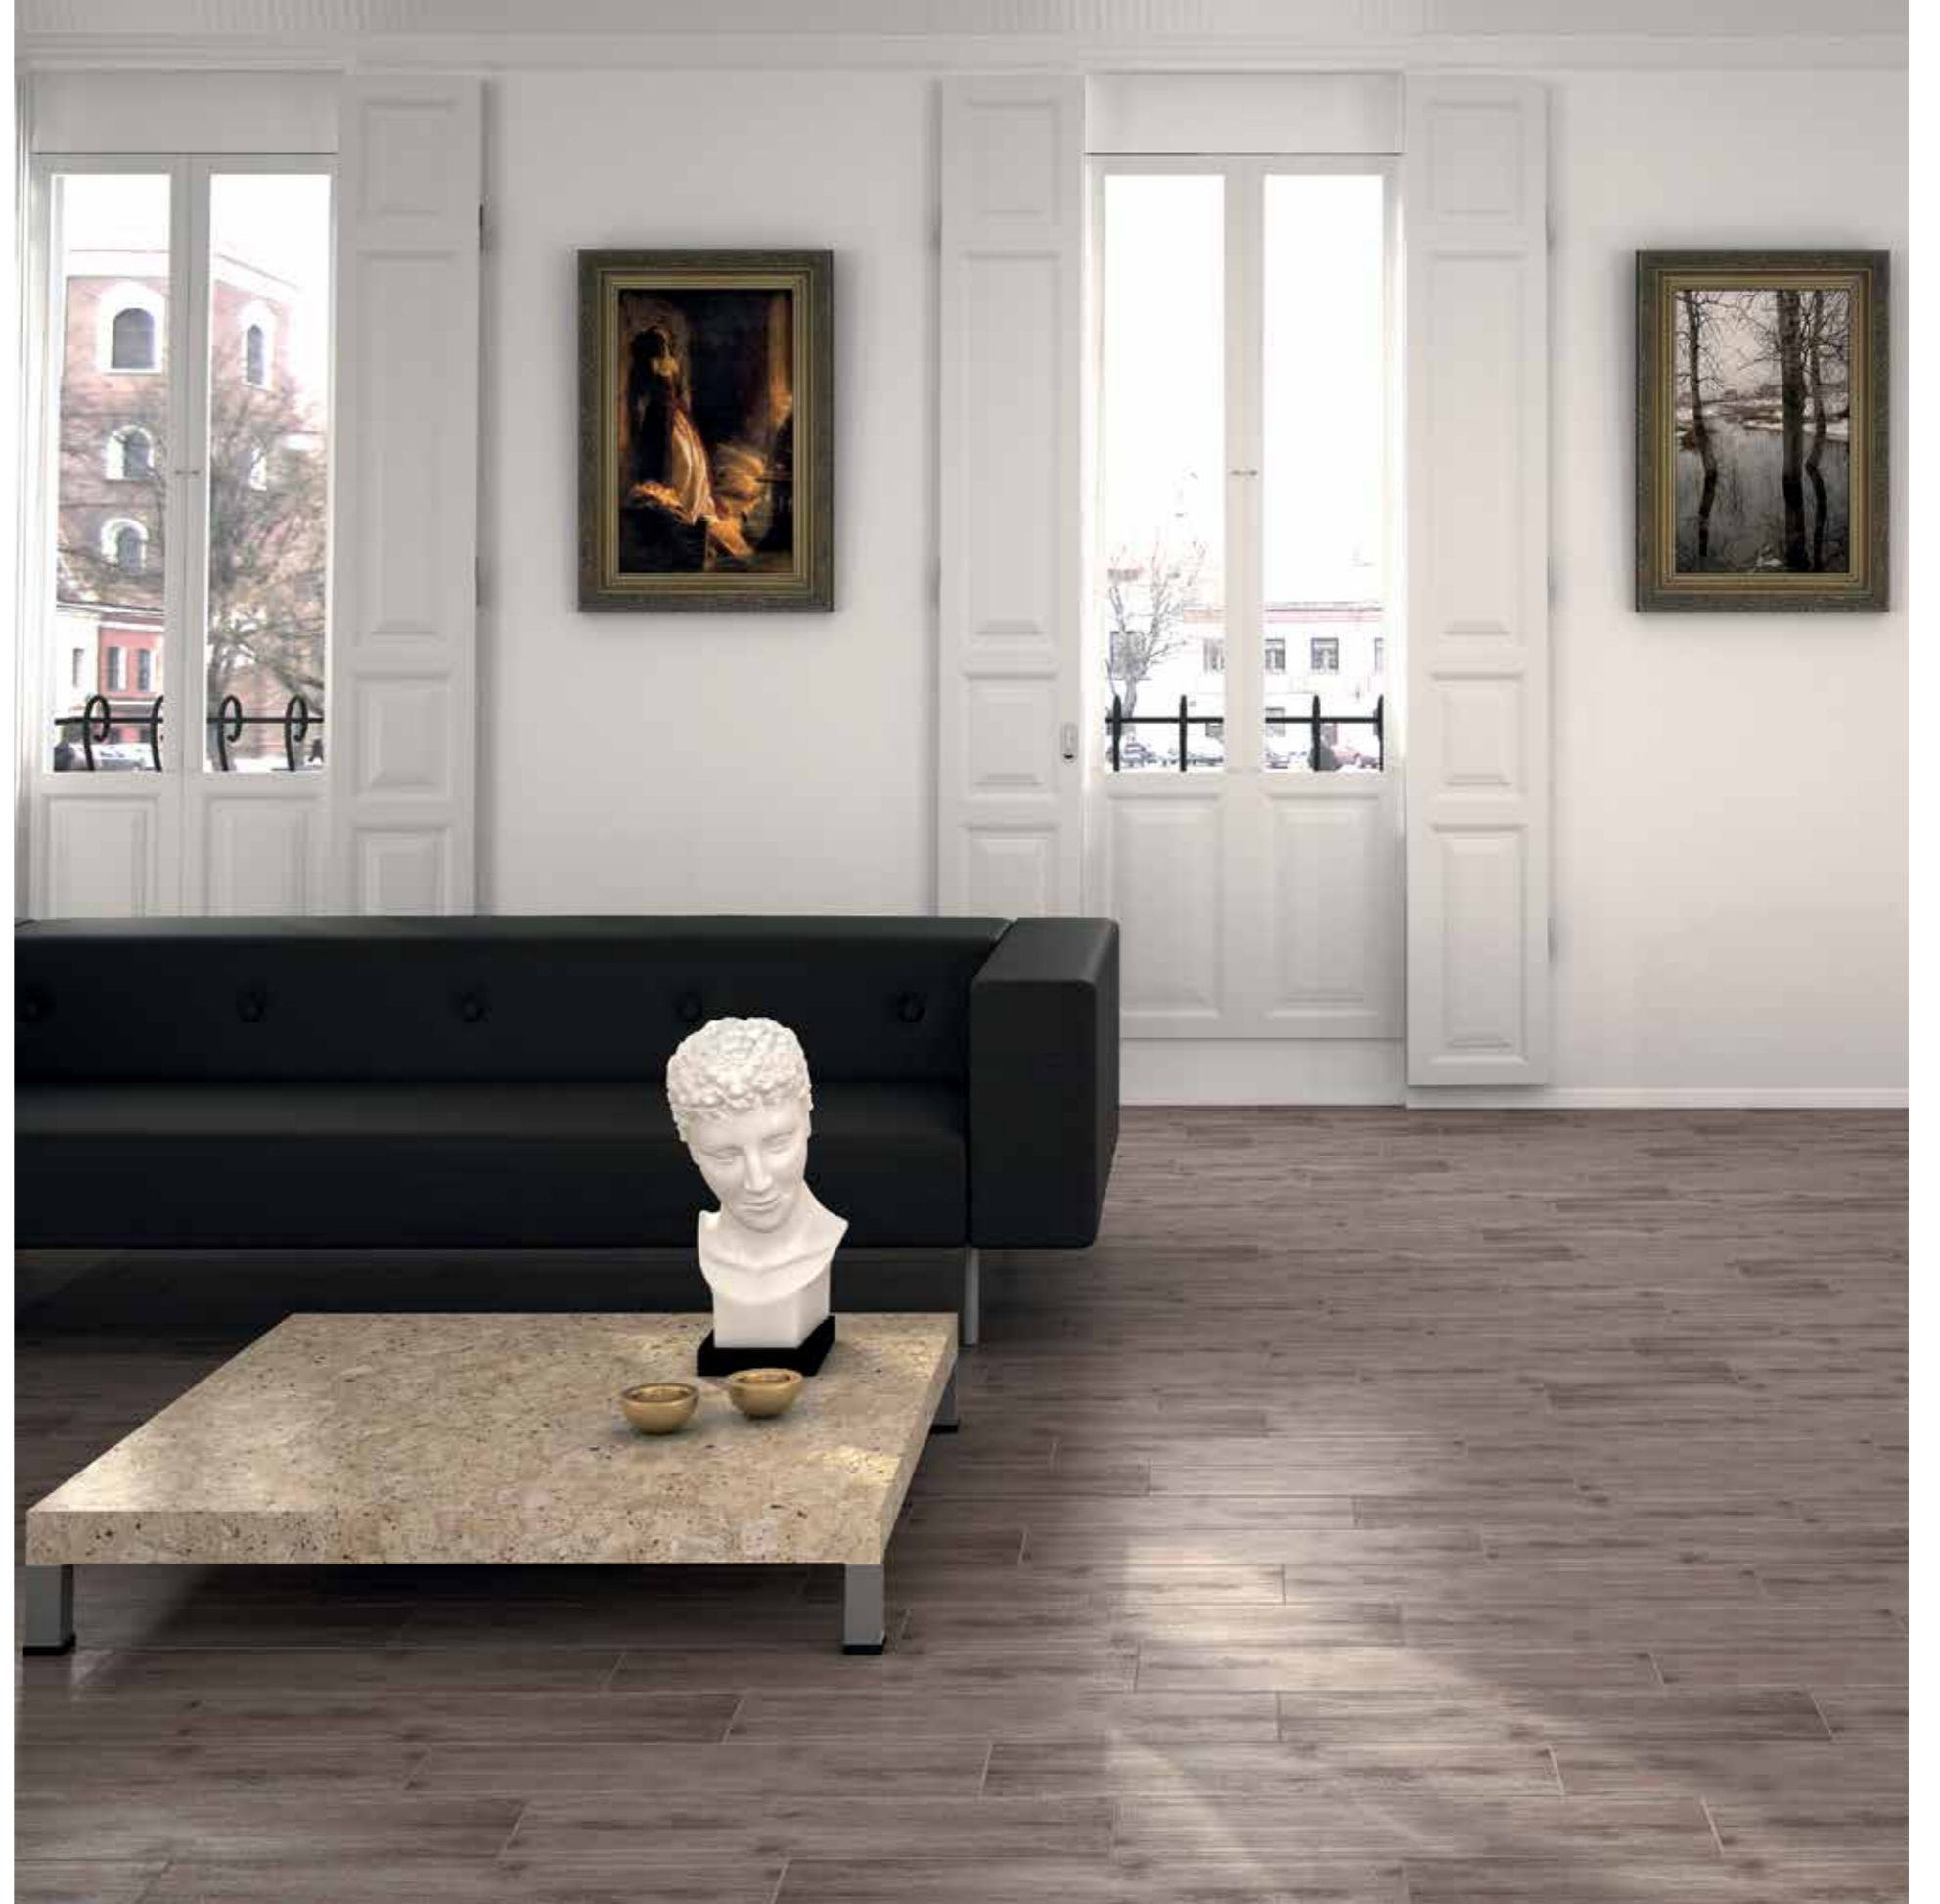

Wood

Doğal ahşap dokusu ile zenginleşen seramik karolarıyla Wood serisi, 15x60 cm ebadı ile ahşabın tüm doğallığını ve dokusunu mekanlarınıza yansıtıyor.

Enriched with the natural texture of wood, Wood series ceramic tiles reflect the sheer natural touch and texture of wood to your residence with their four color options and 15x60 cm size.

Mit ihren Keramikfliesen, die mit einer natürlichen Holzstruktur angereichert sind, spiegelt die Wood-Serie die gesamte Natürlichkeit und Struktur des Holzes in Ihren Räumen mit vier Farboptionen in einer Größe von 15x60 cm wider.

Les carreaux en céramique de la série Wood enrichit par une texture de bois naturelle, reflète parfaitement la texture et la forme naturelle du bois dans vos espaces, en offrant quatre choix de couleurs de dimensions 15x60 cm.

GS-N3000

Bej

Beige

Beige

Beige

15x60cm / 6"x24"