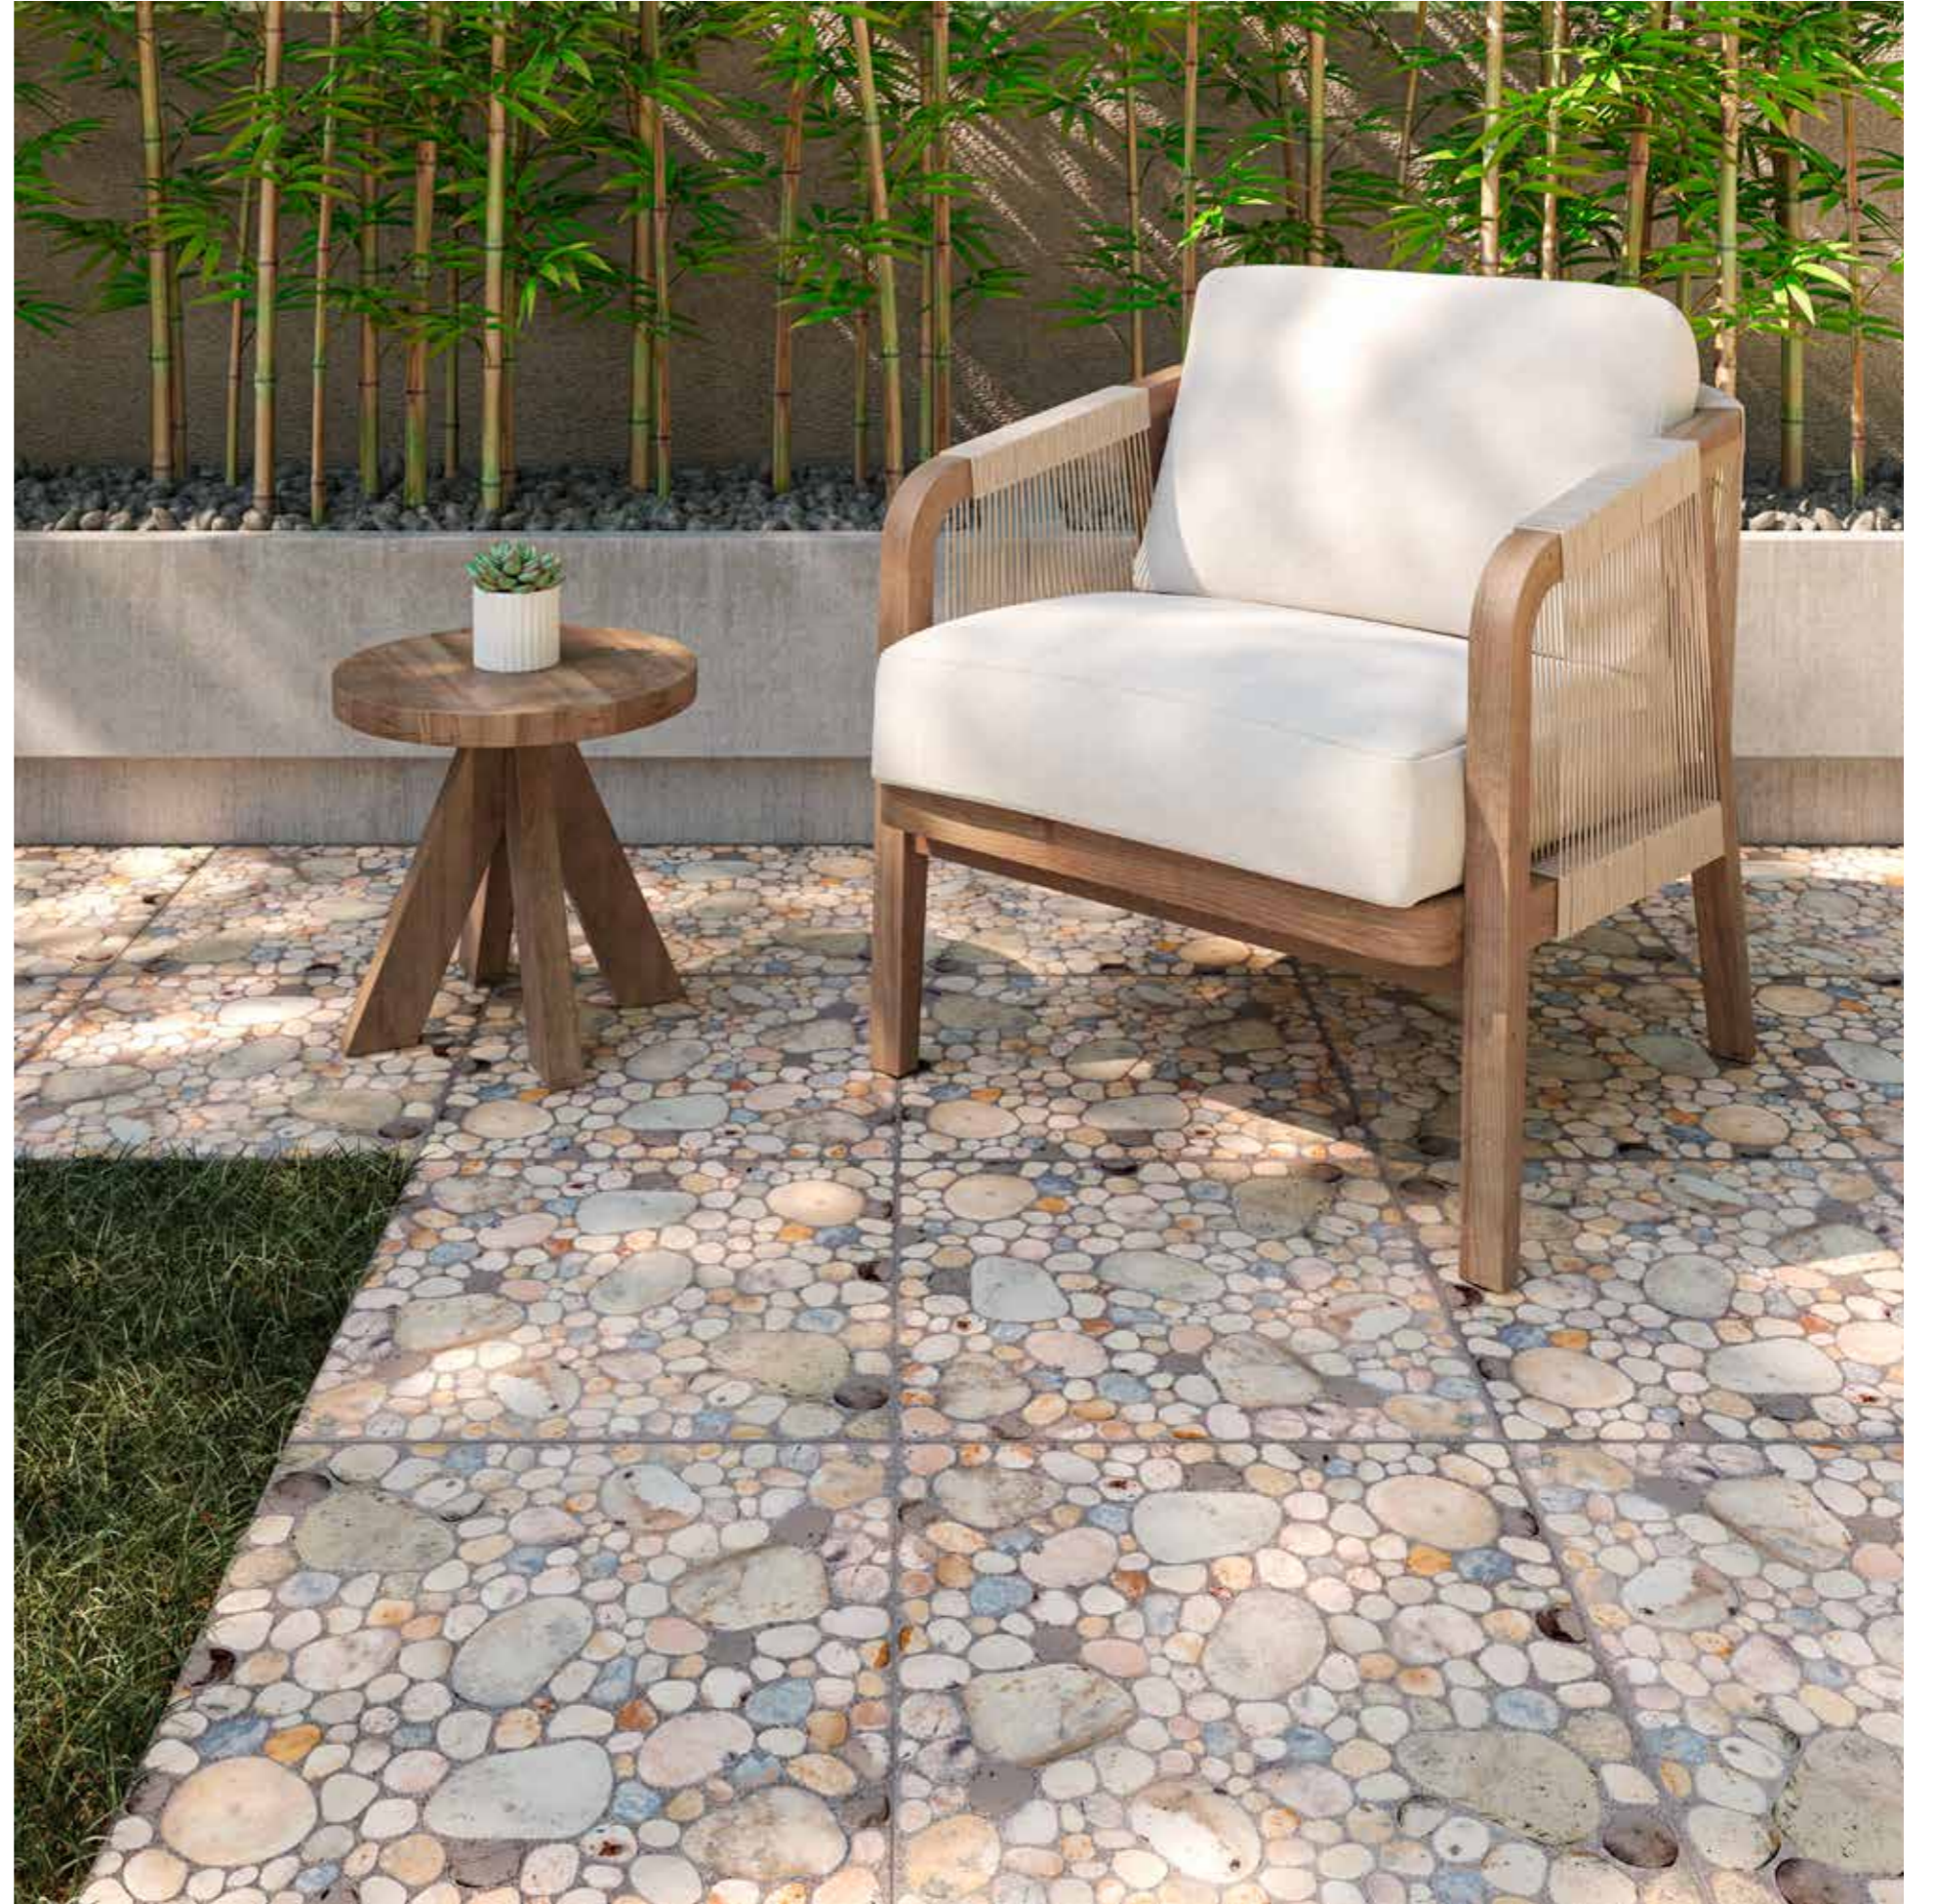

Grava

Yaşam alanlarında samimi bir atmosfer yakalamak isteyenler için renkli ve hareketli bir tasarım sunan Grava, çakıl taşlarının cazibesi ile şık kombinasyonlar yaratıyor. Sıcak ve soğuk renk tonlarını bir arada barındıran seri, 45x45 cm ebatlarında kum rengi yüzeyleri ile dikkat çekiyor. Mat ve kaymaz dokusuyla kullanıldığı mekanlarda odak noktası olan Grava, karakteristik dekorasyonlar için ilham verici bir nitelikte.

Grava creates stylish combinations with the charm of pebbles thus offering a colorful and lively design for those who seek to achieve an intimate atmosphere in their living spaces. The series that combines warm and cold color tones together, draws attention with its 45x45 cm sand-colored surfaces. Grava, becomes the focal point in the spaces with its matte and non-slip texture and it is inspiring for characteristic decorations.

Grava bietet ein farbenfrohes und lebendiges Design für diejenigen, die eine intime Atmosphäre in ihren Wohnräumen möchten, und schafft stilvolle Kombinationen mit dem Charme von Kieselsteinen. Die Serie kombiniert warme und kalte Farbtöne und zieht mit ihren sandfarbenen Oberflächen im Format 45x45 cm die Aufmerksamkeit auf sich. Grava, der mit seiner matten und rutschfesten Textur im Mittelpunkt des Einsatzbereichs steht, inspiriert zu charakteristischen Dekorationen.