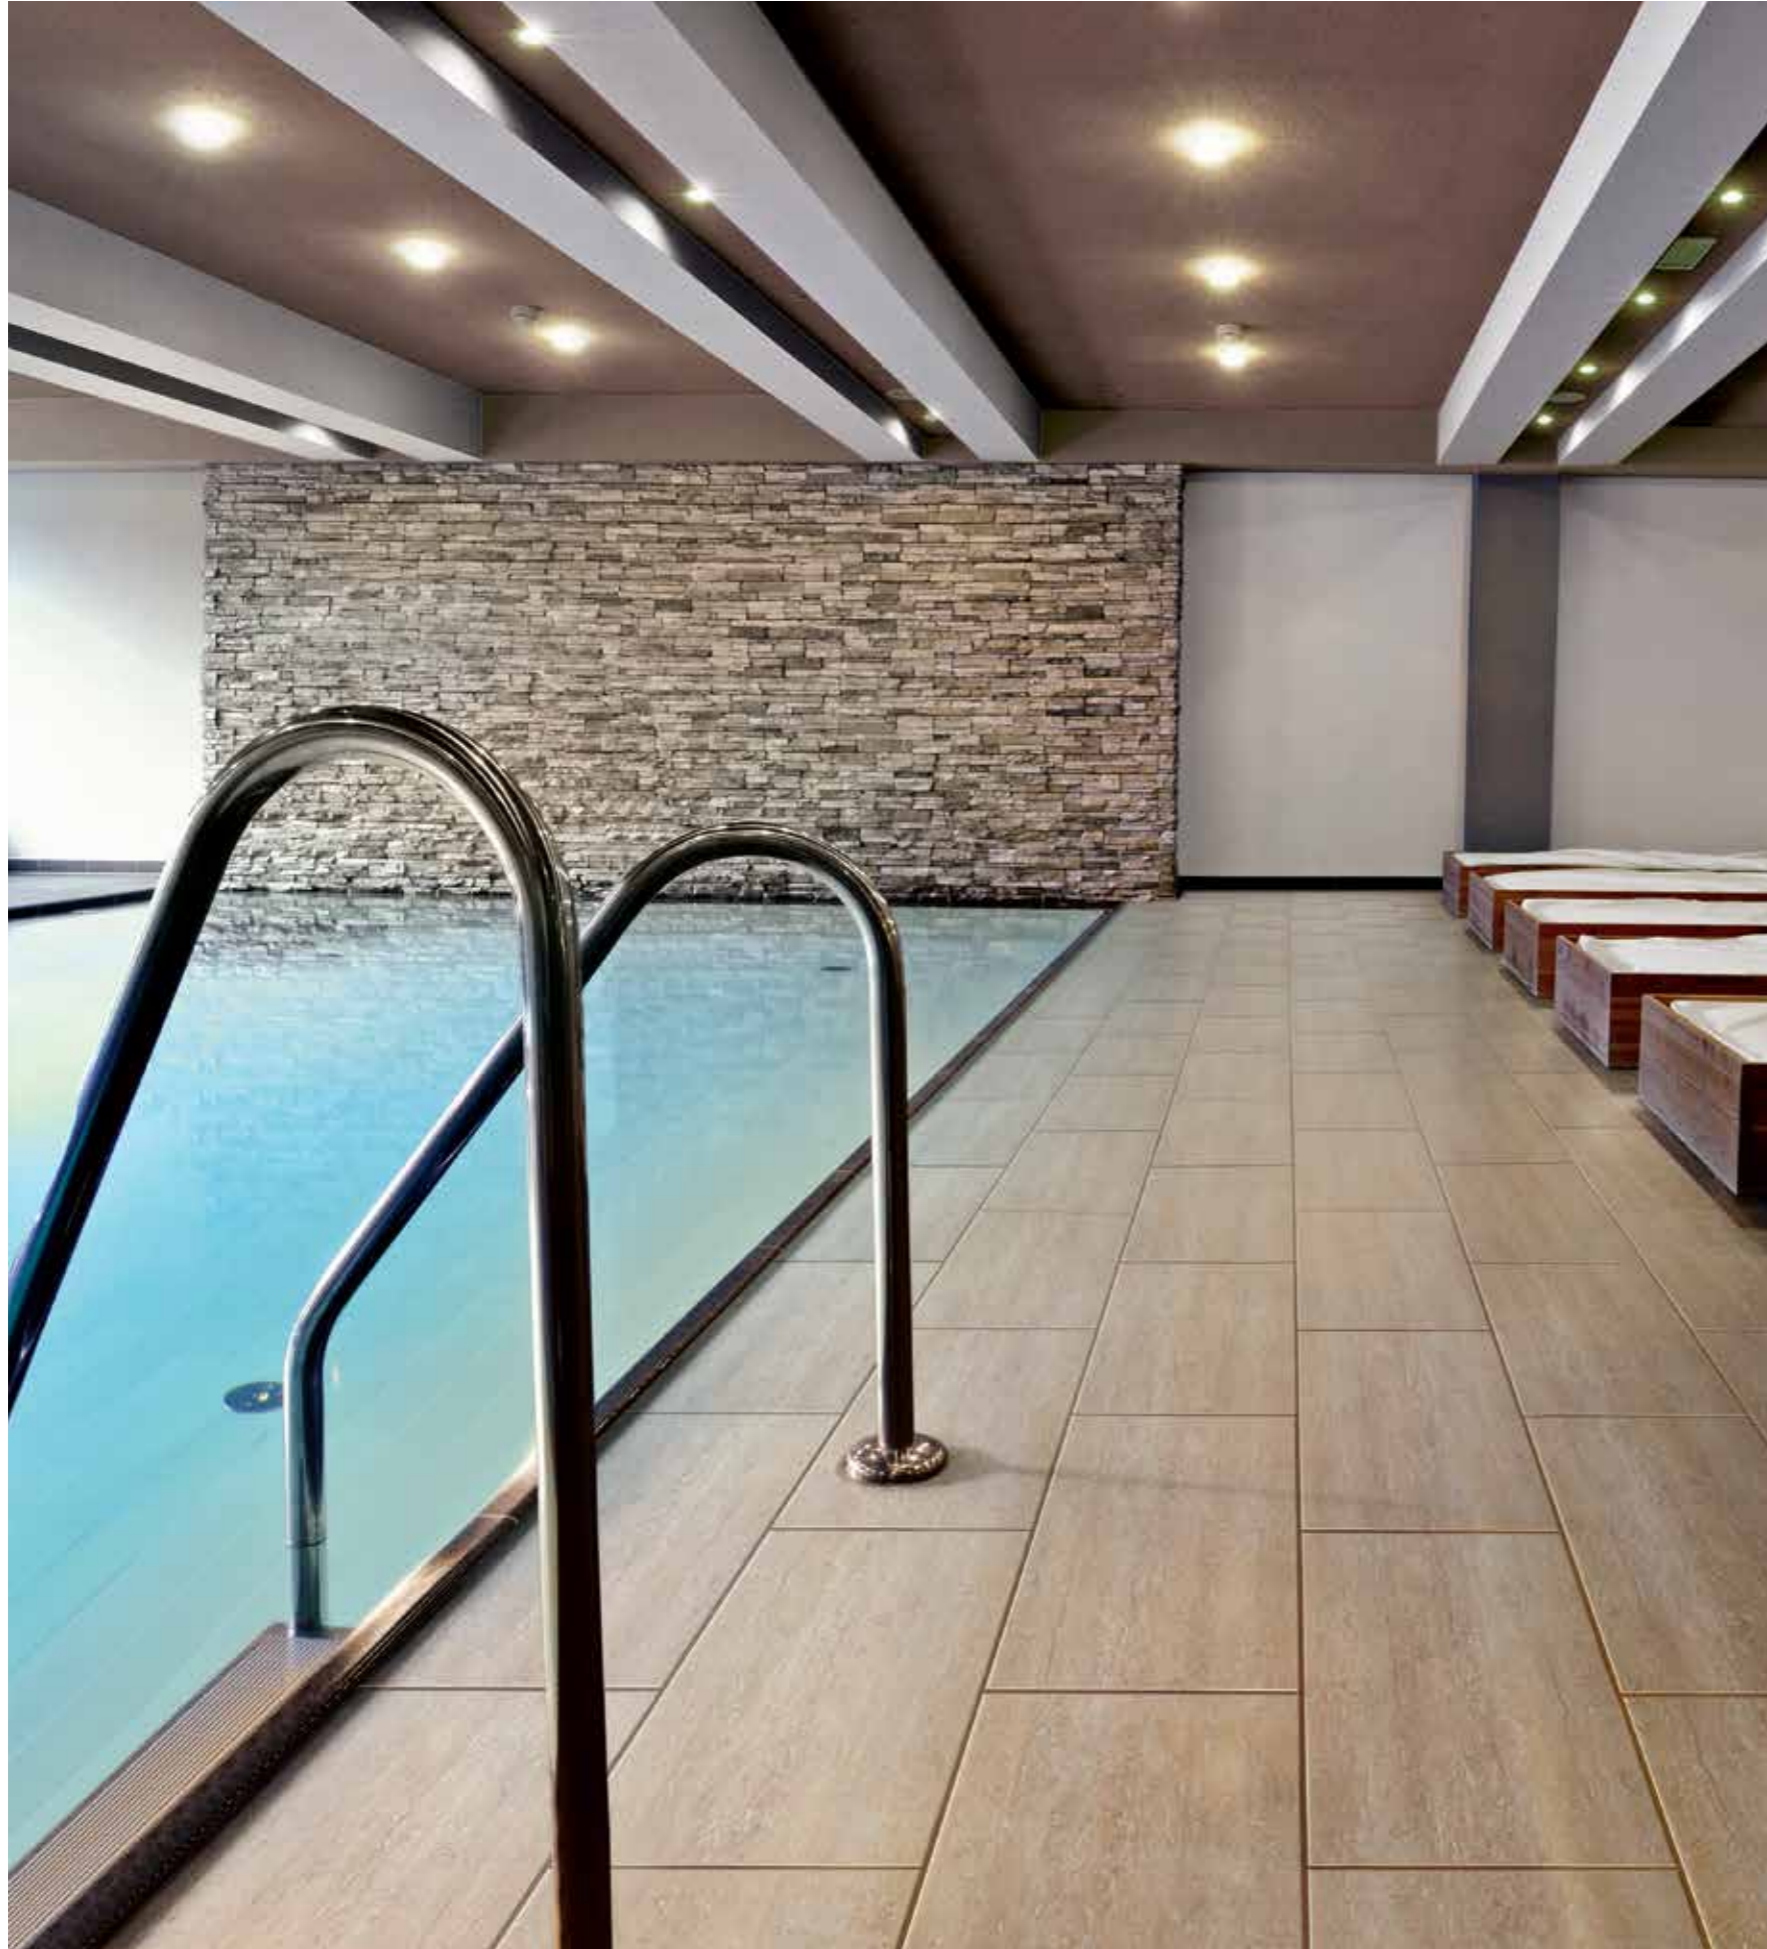

Natura

Travertenin çekici dokusu ile seramiği buluşturan Natura serisi; kemik, bej ve noce renk seçenekleriyle mekanlara huzur veriyor. Natura, dış mekan ve havuz kenarları için sunulan kaymayı engelleyen yapısıyla evinizde ve bahçenizde daima arzu ettiğiniz doğallığı ve estetiği buluşturuyor.

The attractive texture of travertine brings peace to spaces with bone, beige and noce colour options. With its anti-slip construction offered for outdoor and poolside uses, this collection combines the naturalness and beauty that you always desired for your home and garden.

Die attraktive textur aus travertin bringt frieden in den räumen mit den knochen, beige und noce farboptionen. Mit seiner rutschfesten konstruktion, für den außen- und poolanwendungen angeboten werden, kombiniert diese kollektion die natürllichkeit und schönheit, die sie für ihr haus und garten immer gewünscht haben.

La texture attrayante du marbre de la série Natura, apporte la paix à des espaces avec des choix de couleurs os, beige et noce. Avec sa construction antidérapant fournie pour des usages extérieurs et piscine, cette collection combine le naturel et la beauté que vous avez toujours souhaité pour votre maison et votre jardin.

Noce
Noce
Noce
Noce
Noce Antislip
Noce Anti-slip
Noce Antislip
Antidérapant Noce
30x60cm / 12"x24"

Kemik
Bone
Knochen
Os
Kemik Antislip
Bone Anti-slip
Knochen Antislip
Antidérapant Os
30x60cm / 12"x24"

Bej
Beige
Beige
Beige
Bej Antislip
Beige Anti-slip
Beige Antislip
Antidérapant Beige
30x60cm / 12"x24"